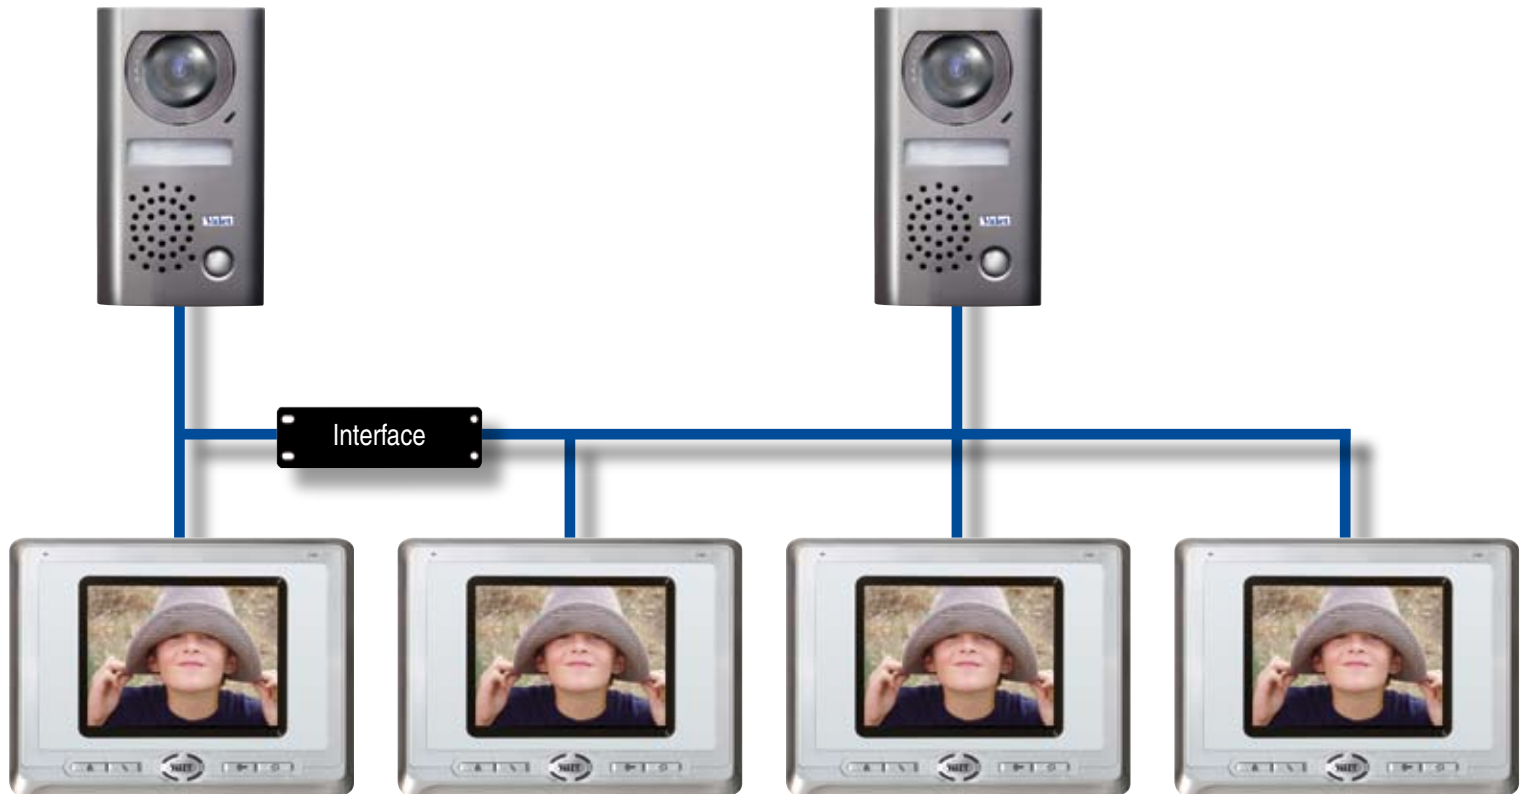

# Valet Colour Video Intercom

- Quality 140mm High-Res Colour Image
  - Day / Night LED Camera
  - Door / Gate Release
- 2 Camera / 4 Monitor Capable System
  - Chime Volume Control
  - Brightness / Contrast Control
  - Any Monitor Answer
  - Call Transfer
  - House Call Intercom
  - Room to Room Intercom

## MONITOR

Model: VBC Colour (up to 4 monitors)  
140mm High Resolution Colour Screen  
On Wall Fitting  
Colour: White or Silver  
Monitor: 160mm(h) x 210mm(w)

## CABLE

Valet 8 Intercom Cable  
Audio / Video Signal Use Twisted And Shielded Pair  
Door / Gate Release Signal From Camera / Doorbell  
Cable Distance: 5 Metres Power / Main Monitor  
40 Metres Monitor ( Main ) / Monitor ( Sub ) Star Wired  
50 Metres Camera / Door Bell / Monitor ( Door 1 / Door 2 )

## POWER

18V DC Monitor  
12V DC Camera Doorbell  
Single Power Supply: Monitor